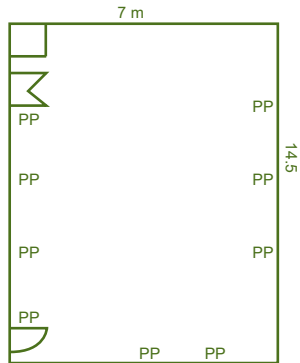

# MEETING ROOM DETAILS

## Haddon Room

### SEATING CAPACITY

Boardroom	50
Theatre Style	50
Classroom	40
Dinner	120

### SEATING CAPACITY

20	Boardroom	20
40	Theatre style	30
24	Dinner	20/24

PP = power points

ADVANTAGES: Natural daylight, ground floor position, 6 13 amp power points