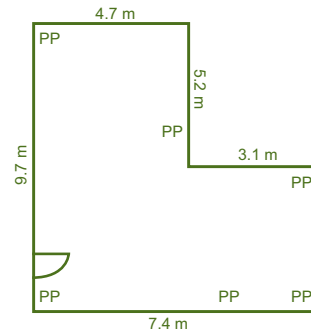

Dovedale Room

ADVANTAGES: Natural daylight, ground floor position, 6 13 amp power points