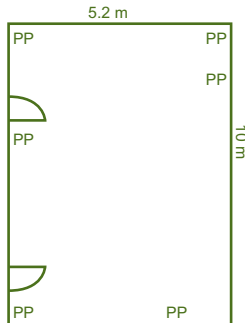

### SEATING CAPACITY

Boardroom	50
Theatre Style	50
Classroom	40
Dinner	120

### ADVANTAGES

Natural daylight  
Ground floor position  
9 13 amp points

PP = power points

### SEATING CAPACITY

20	Boardroom	20
40	Theatre style	30
24	Dinner	20/24

PP = power points

ADVANTAGES: Natural daylight, ground floor position, 6 13 amp power points