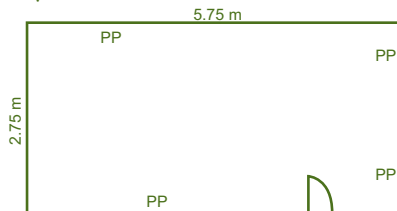

Manners Lounge

Ideal for either informal set up or syndicate room

ADVANTAGES: Natural daylight, ground floor position