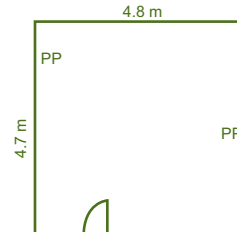

Granby Lounge

Ideal for either informal set up or syndicate room

ADVANTAGES: Natural daylight, ground floor position

Wireless internet access throughout the hotel